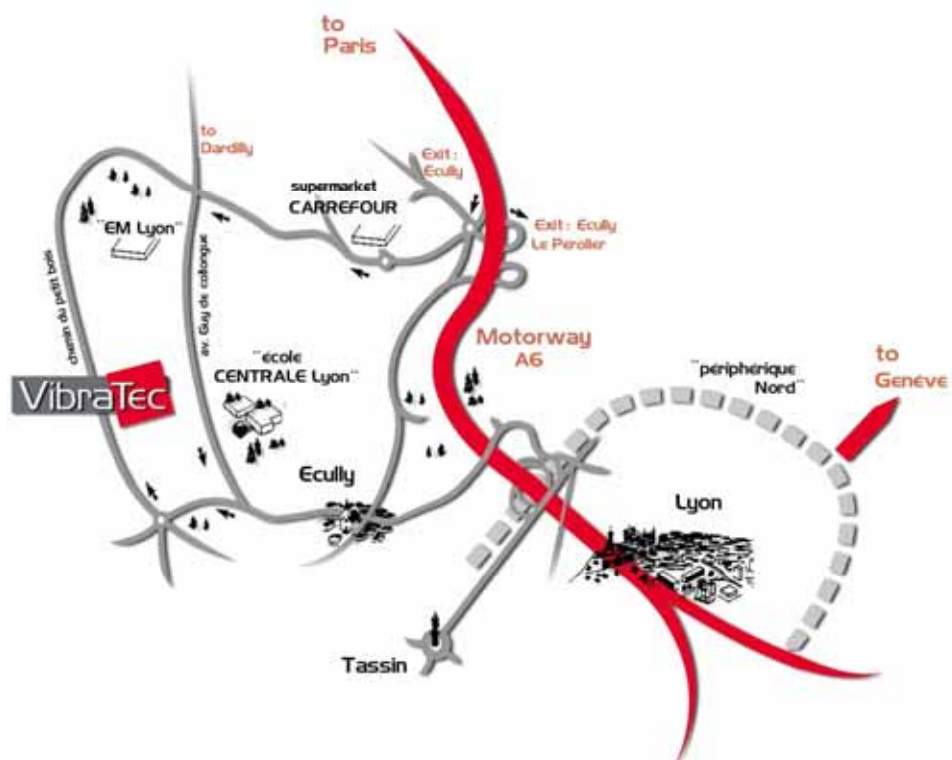


FROM PARIS - A6 MOTORWAY

- ✗ Take the exit **ECULLY**.
- ✗ At the roundabout, turn right direction "**POLE D'ENSEIGNEMENT et de RECHERCHE**". You will see **CARREFOUR** supermarket on your right.
- ✗ Still follow direction "**POLE D'ENSEIGNEMENT et de RECHERCHE**".
- ✗ At the second traffic light turn left. You will have "**EM-Ecole Supérieure de Commerce**" on your right and "**Ecole Centrale de Lyon**" on your left.
- ✗ At the next crossroad, turn right direction **FONTVILLE, CHARBONNIERES**, then turn right again "**chemin du Petit Bois**". **VIBRATEC** is on your right (200 m).

FROM LYON (RAILWAY STATION)

- ✗ Take A6 motorway direction **PARIS**, then follow direction **ECULLY**.
- ✗ Take exit **ECULLY-PEROLLIER**, then follow **ECULLY** direction, and at the roundabout follow the same indication as above (from **PARIS**).

FROM SAINT-EXUPERY AIRPORT (SATOLAS)

- ✗ Follow the sign **LYON**.
- ✗ Do not take **A46** direction **VILLEFRANCHE PARIS**.
- ✗ Once in Lyon, follow direction "**Périphérique Nord**" (toll), then follow A6 direction **PARIS**.
- ✗ Then direction **ECULLY**.
- ✗ Take exit **ECULLY-PEROLLIER**, then follow **ECULLY** direction, and at the round about follow the same indication as above (from **PARIS**).

TIME SCHEDULE

- **PERRACHE** railway station : ¼ h - ¾ h,
- **PART-DIEU** railway station : ½ h - ¾ h,
- **SAINT-EXUPERY** airport: ¾ h – 1 h.

28, chemin du petit Bois
 BP 36
 69131 Ecully Cedex
 France